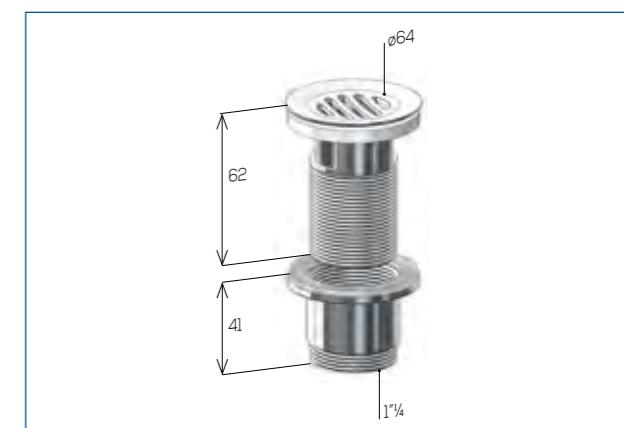

569 Golf

Piletta per Lavabo Waste for Wash-basin

Piletta grigliata in ottone cromato per Lavabo, scarico libero
Waste in chromed brass for Wash-basin, free outlet

NEW