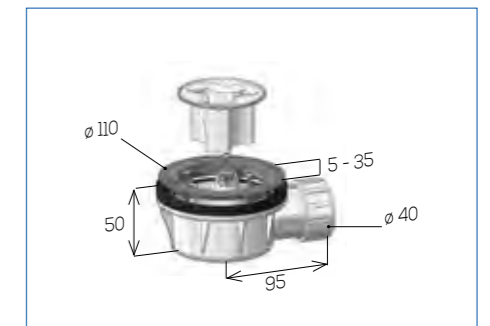

363SSC Sole

Alta solo 50mm
Only 50mm height

NEW

Materiale / Material

ART.	Descrizione Description	Misura Size
363115SSC	CON DADO SENZA CURVA, SENZA COPERCHIO - WITH NUT WITHOUT BEND OUTLET, WITHOUT LID	D. 110

1pc 25pcs 5