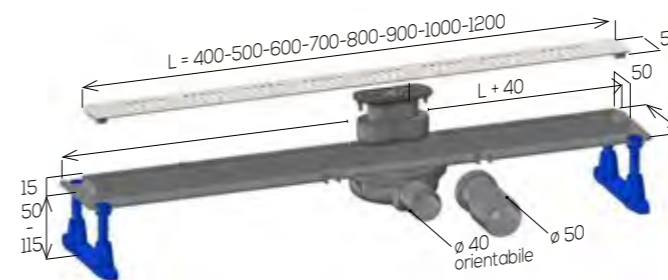

4001 Standard

Materiale / Material

NEW

ART.	Descrizione Description	Misura Size	
4001400	CANALINA IN ABS, GRIGLIA ACCIAIO INOX AISI 316 M/SQUARES - ABS SHOWER DRAIN, STAINLESS STEEL AISI 316 GRID M/SQUARES	400 mm.	1pc
4001500	CANALINA IN ABS, GRIGLIA ACCIAIO INOX AISI 316 M/SQUARES - ABS SHOWER DRAIN, STAINLESS STEEL AISI 316 GRID M/SQUARES	500 mm.	1pc
4001600	CANALINA IN ABS, GRIGLIA ACCIAIO INOX AISI 316 M/SQUARES - ABS SHOWER DRAIN, STAINLESS STEEL AISI 316 GRID M/SQUARES	600 mm.	1pc
4001700	CANALINA IN ABS, GRIGLIA ACCIAIO INOX AISI 316 M/SQUARES - ABS SHOWER DRAIN, STAINLESS STEEL AISI 316 GRID M/SQUARES	700 mm.	1pc
4001800	CANALINA IN ABS, GRIGLIA ACCIAIO INOX AISI 316 M/SQUARES - ABS SHOWER DRAIN, STAINLESS STEEL AISI 316 GRID M/SQUARES	800 mm.	1pc
4001900	CANALINA IN ABS, GRIGLIA ACCIAIO INOX AISI 316 M/SQUARES - ABS SHOWER DRAIN, STAINLESS STEEL AISI 316 GRID M/SQUARES	900 mm.	1pc
40011000	CANALINA IN ABS, GRIGLIA ACCIAIO INOX AISI 316 M/SQUARES - ABS SHOWER DRAIN, STAINLESS STEEL AISI 316 GRID M/SQUARES	1000 mm.	1pc
40011200	CANALINA IN ABS, GRIGLIA ACCIAIO INOX AISI 316 M/SQUARES - ABS SHOWER DRAIN, STAINLESS STEEL AISI 316 GRID M/SQUARES	1200 mm.	1pc

Medium

Canalina per Docce filo-pavimento in ABS, con griglia copribordo in acciaio inox AISI 316.

ABS Shower drain, with stainless steel AISI 316 grid, covering plastic frame

Sifone interno estraibile, completamente ispezionabile / Inspectable internal removable water trap

Scarico D. 40 orientabile / Jointed outlet D. 40

Riduzione eccentrica D. 40/50 / Eccentric reducer D. 40/50

Portata 35 L/min / Drainage capacity 35 L/min

Minimo ingombro H. 50 mm. / Low encumbrance H. 50 mm.

Set impermeabilizzante per posa in soglia sottile / With sealing waterproof tape for thin slab installations