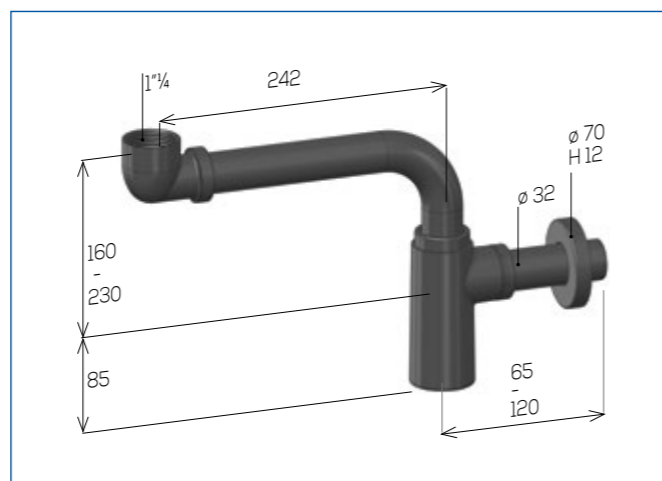

Colorazione / Finishing

● Nero opaco - Black Opaque RAL. 9005

NEW

486SSB Brigitte "Crea Spazio"

Sifone per Lavabo Trap for Wash-basin