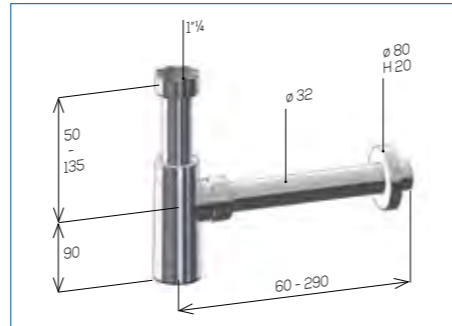

Materiale / Material

ART.	Descrizione Description	Misura Size
430011425	TUBO DI USCITA - OUTLET PIPE cm. 25	1" 1/4

1pc 25pcs 8

Conforme alla normativa tecnica europea / Comply with european technical standard