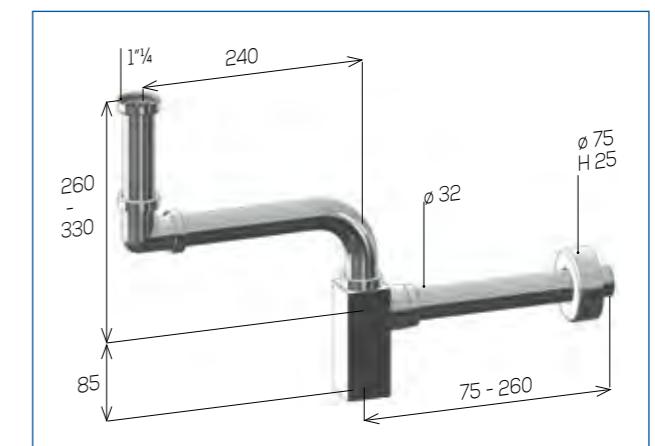

ART.	Descrizione Description	Misura Size	1pc	10pcs	kg
49911425	TUBO DI USCITA - OUTLET PIPE cm. 25	1" 1/4	1pc	10pcs	17