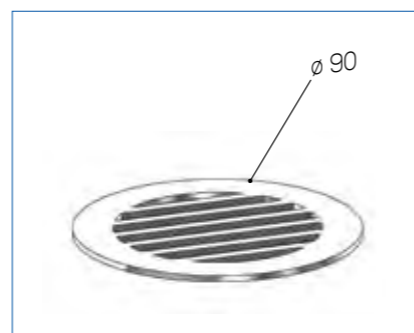

ART.	Descrizione Description	Misura Size
421010LO	SLIMMY PAVIMENTO - SLIMMY FLOOR WASTE	100 X 100
421012LO	SLIMMY PAVIMENTO - SLIMMY FLOOR WASTE	120 X 120
4220LO	SOLO GRIGLIA IN OTTONE CROMATO - CHROMED BRASS GRID ONLY	D. 90

Quadro e griglia in acciaio spazzolato AISI 316 (posa in soglia sottile)
Squared frame and grid in brushed stainless steel AISI 316 (thin slab installation)