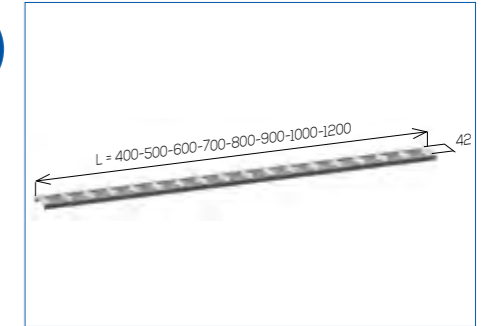

Accessori Canaline Doccia

Shower Drains Accessories

4120

NEW

ART.	Descrizione Description	Misura Size	
4120400	GRIGLIA ACCIAIO INOX AISI 316 M/BASIC - STAINLESS STEEL AISI 316 GRID M/BASIC	400 mm.	1pc
4120500	GRIGLIA ACCIAIO INOX AISI 316 M/BASIC - STAINLESS STEEL AISI 316 GRID M/BASIC	500 mm.	1pc
4120600	GRIGLIA ACCIAIO INOX AISI 316 M/BASIC - STAINLESS STEEL AISI 316 GRID M/BASIC	600 mm.	1pc
4120700	GRIGLIA ACCIAIO INOX AISI 316 M/BASIC - STAINLESS STEEL AISI 316 GRID M/BASIC	700 mm.	1pc
4120800	GRIGLIA ACCIAIO INOX AISI 316 M/BASIC - STAINLESS STEEL AISI 316 GRID M/BASIC	800 mm.	1pc
4120900	GRIGLIA ACCIAIO INOX AISI 316 M/BASIC - STAINLESS STEEL AISI 316 GRID M/BASIC	900 mm.	1pc
41201000	GRIGLIA ACCIAIO INOX AISI 316 M/BASIC - STAINLESS STEEL AISI 316 GRID M/BASIC	1000 mm.	1pc
41201200	GRIGLIA ACCIAIO INOX AISI 316 M/BASIC - STAINLESS STEEL AISI 316 GRID M/BASIC	1200 mm.	1pc

4122

NEW

ART.	Descrizione Description	Misura Size	
4122400	GRIGLIA ACCIAIO INOX AISI 316 M/STREET - STAINLESS STEEL AISI 316 GRID M/STREET	400 mm.	1pc
4122500	GRIGLIA ACCIAIO INOX AISI 316 M/STREET - STAINLESS STEEL AISI 316 GRID M/STREET	500 mm.	1pc
4122600	GRIGLIA ACCIAIO INOX AISI 316 M/STREET - STAINLESS STEEL AISI 316 GRID M/STREET	600 mm.	1pc
4122700	GRIGLIA ACCIAIO INOX AISI 316 M/STREET - STAINLESS STEEL AISI 316 GRID M/STREET	700 mm.	1pc
4122800	GRIGLIA ACCIAIO INOX AISI 316 M/STREET - STAINLESS STEEL AISI 316 GRID M/STREET	800 mm.	1pc
4122900	GRIGLIA ACCIAIO INOX AISI 316 M/STREET - STAINLESS STEEL AISI 316 GRID M/STREET	900 mm.	1pc
41221000	GRIGLIA ACCIAIO INOX AISI 316 M/STREET - STAINLESS STEEL AISI 316 GRID M/STREET	1000 mm.	1pc
41221200	GRIGLIA ACCIAIO INOX AISI 316 M/STREET - STAINLESS STEEL AISI 316 GRID M/STREET	1200 mm.	1pc

4121

NEW